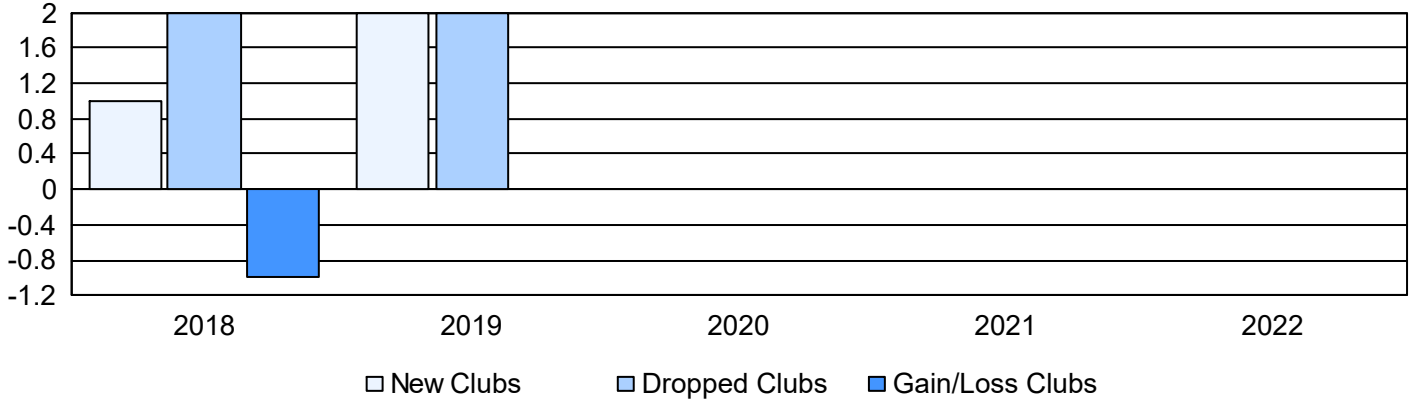

Year	New Clubs	Dropped Clubs	Gain/ Loss Clubs	New Members	Charter Members	Reinstate Members	Transfer Members	Total Member Added	Total Members Dropped	Gain/ Loss Members
2017-2018	1	2	-1	118	21	1	22	162	227	-65
2018-2019	2	2	0	144	102	3	58	307	210	97
2019-2020	0	0	0	162	5	2	9	178	195	-17
2020-2021	0	0	0	64	0	3	12	79	163	-84
2021-2022	0	0	0	102	0	2	12	116	211	-95
Average	1	1	0	118	26	2	23	168	201	-33

Clubs